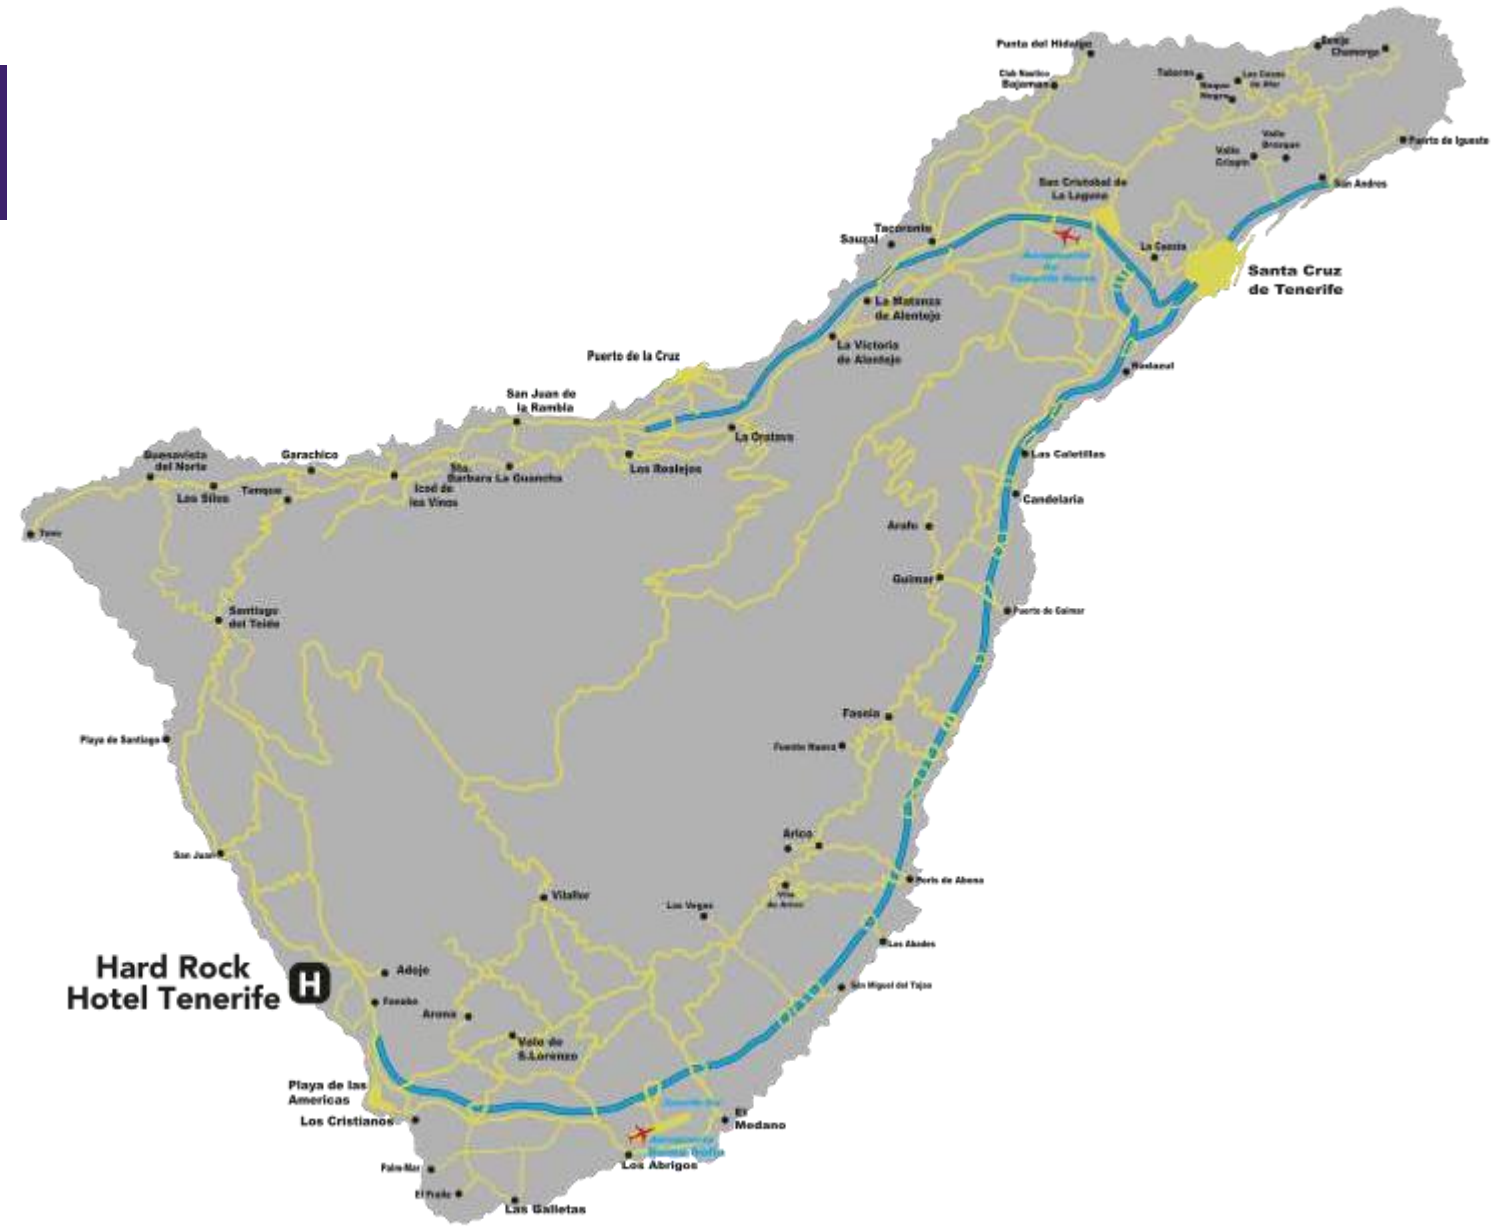

TENERIFE

BREAKOUT
MEETINGS AT HARD ROCK HOTELS

Hotel information

HARD ROCK HOTEL TENERIFE

- 5 STARS
- HARD ROCK HOTELS BRAND
- TOTALLY REFURBISHED IN 2016
- 624 ROOMS (Nirvana Tower and Oasis Tower)
- 7 MEETING ROOMS
- LARGEST MEETING ROOM: 166,116 M2 (450 PEOPLE THEATER STYLE)
- 2 BREAK OUTS
- AVDA. ADEJE, 300 S/N - 38670 PLAYA PARAÍSO, ADEJE TENERIFE, SPAIN
- +34 922 74 10 49
- HOW TO ARRIVE: BY CAR, TAXI OR BUS
- GPS: N 28°7' 16.951" _ E 16°56'28.394"
- LOCAL CURRENCY: EURO | VAT: 6,5%
- GROUP BOOKINGS: mice@hrhtenerife.com