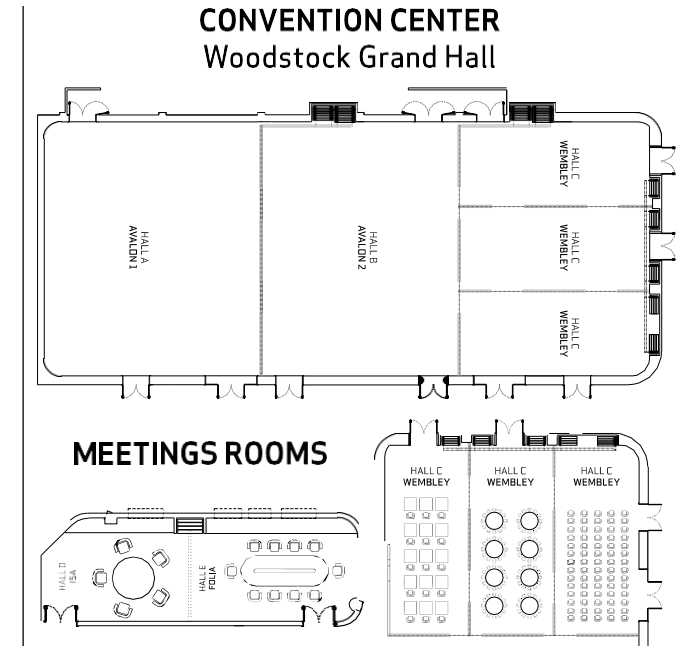

Convention Center

HALLS	SIZE M²	SIZE FT	THEATER	CLASSROOM	U-SHAPED	BOARDROOM	BANQUET	COCKTAIL	WIDE m	LENGHT m	HEIGHT m	SUNLIGHT	EQUIPMENT
Woodstock (A + B + C)	546	5877	500	300	95	124	410	252	15,15	36,08	4,10-4,50	-	integrated
Avalon I (A)	201	2163	170	110	35	45	150	200	15,15	12,88	4,10-4,50	-	integrated
Avalon II (B)	168	1808	145	90	30	38	130	170	15,15	11,67	4,10-4,50	-	integrated
Wembley (C)	177	1905	150	90	30	40	130	170	15,15	11,27	4,10-4,50	-	integrated
A+B	369	3971	315	200	70	84	280	380	15,15	24,68	4,10-4,50	-	integrated
B+C	344	3702	300	180	60	75	260	360	15,15	23,07	4,10-4,50	-	integrated
Wembley I (C1)	59	635	50	25	25	22	40	55	5	11,27	4,10-4,50	-	integrated
Wembley II (C2)	59	635	50	25	25	22	40	55	5	11,27	4,10-4,50	-	integrated
Wembley III (C3)	59	635	50	25	25	22	40	55	5	11,27	4,10-4,50	-	integrated
ISA	27	290	25	-	-	15	-	-	4,41	7,04	2,4	Yes	integrated
FOLIA	25	269	25	-	-	15	-	-	4,41	6,74	2,4	Yes	integrated
ISA + FOLIA	52	559	50	-	-	30	-	-	4,41	13,78	2,4	Yes	integrated

WI-FI

SUNLIGHT

SCREENS AND PROJECTORS

AUDIO SYSTEM

CAR & PRODUCT LAUNCHES

INCENTIVES

CONFERENCES

Convention Center