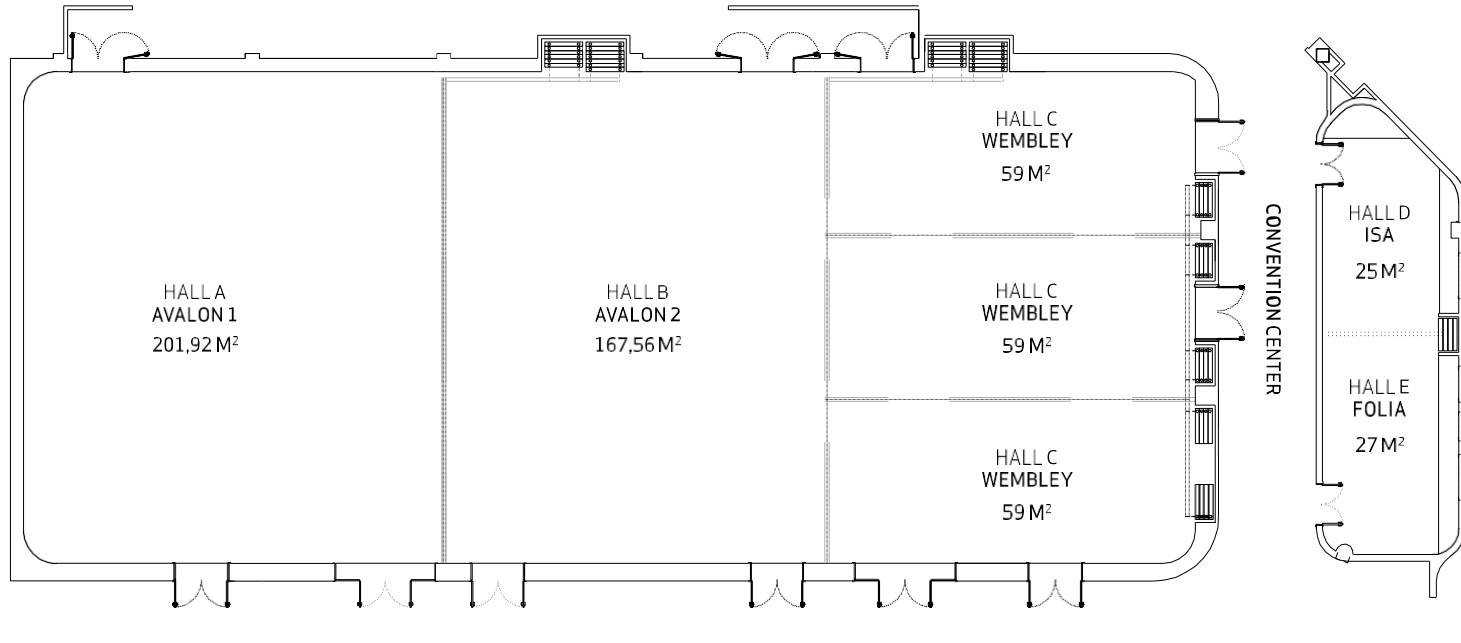

Convention Center

HALLS	SIZE M²	SIZE FT	THEATER	CLASSROOM	U-SHAPED	BOARDROOM	BANQUET	COCKTAIL	WIDE m	LENGHT m	HEIGHT m	SUNLIGHT	EQUIPMENT
Woodstock (A + B + C)	546	5877	500	300	95	124	410	252	15,15	36,08	4,10-4,50	-	integrated
Avalon I (A)	201	2163	170	110	35	45	150	200	15,15	12,88	4,10-4,50	-	integrated
Avalon II (B)	168	1808	145	90	30	38	130	170	15,15	11,67	4,10-4,50	-	integrated
Wembley (C)	177	1905	150	90	30	40	130	170	15,15	11,27	4,10-4,50	-	integrated
A+B	369	3971	315	200	70	84	280	380	15,15	24,68	4,10-4,50	-	integrated
B+C	344	3702	300	180	60	75	260	360	15,15	23,07	4,10-4,50	-	integrated
Wembley I (C1)	59	635	50	25	25	22	40	55	5	11,27	4,10-4,50	-	integrated
Wembley II (C2)	59	635	50	25	25	22	40	55	5	11,27	4,10-4,50	-	integrated
Wembley III (C3)	59	635	50	25	25	22	40	55	5	11,27	4,10-4,50	-	integrated
ISA	27	290	25	-	-	15	-	-	4,41	7,04	2,4	Yes	integrated
FOLIA	25	269	25	-	-	15	-	-	4,41	6,74	2,4	Yes	integrated
ISA + FOLIA	52	559	50	-	-	30	-	-	4,41	13,78	2,4	Yes	integrated

WI-FI

SUNLIGHT

SCREENS AND PROJECTORS

AUDIO SYSTEM

CAR & PRODUCT LAUNCHES

INCENTIVES

CONFERENCES

Convention Center