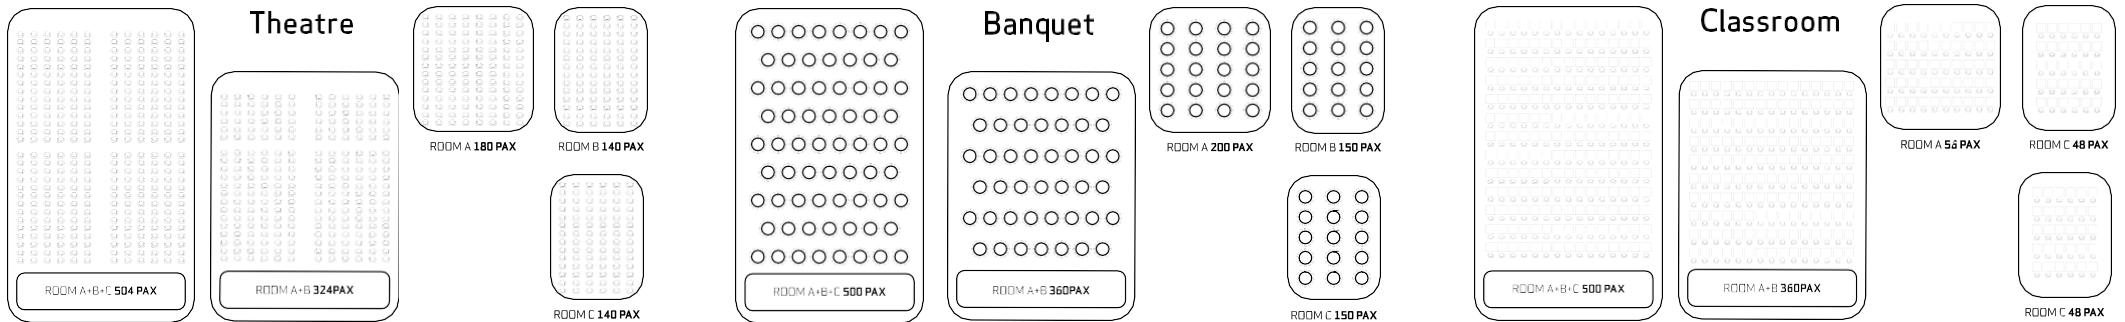

Convention Center

HALLS	SIZE M²	SIZE FT	THEATER	CLASSROOM	U-SHAPED	BOARDROOM	BANQUET	COCKTAIL	WIDE m	LENGHT m	HEIGHT m	SUNLIGHT	EQUIPMENT
Woodstock (A + B + C)	546	5877	500	300	95	124	410	252	15,15	36,08	4,10-4,50	-	integrated
Avalon I (A)	201	2163	170	110	35	45	150	200	15,15	12,88	4,10-4,50	-	integrated
Avalon II (B)	168	1808	145	90	30	38	130	170	15,15	11,67	4,10-4,50	-	integrated
Wembley (C)	177	1905	150	90	30	40	130	170	15,15	11,27	4,10-4,50	-	integrated
A+B	369	3971	315	200	70	84	280	380	15,15	24,68	4,10-4,50	-	integrated
B+C	344	3702	300	180	60	75	260	360	15,15	23,07	4,10-4,50	-	integrated
Wembley I (C1)	59	635	50	25	25	22	40	55	5	11,27	4,10-4,50	-	integrated
Wembley II (C2)	59	635	50	25	25	22	40	55	5	11,27	4,10-4,50	-	integrated
Wembley III (C3)	59	635	50	25	25	22	40	55	5	11,27	4,10-4,50	-	integrated
ISA	27	290	25	-	-	15	-	-	4,41	7,04	2,4	Yes	integrated
FOLIA	25	269	25	-	-	15	-	-	4,41	6,74	2,4	Yes	integrated
ISA + FOLIA	52	559	50	-	-	30	-	-	4,41	13,78	2,4	Yes	integrated

WI-FI

SUNLIGHT

SCREENS AND PROJECTORS

AUDIO SYSTEM

CAR & PRODUCT LAUNCHES

INCENTIVES

CONFERENCES

Convention Center